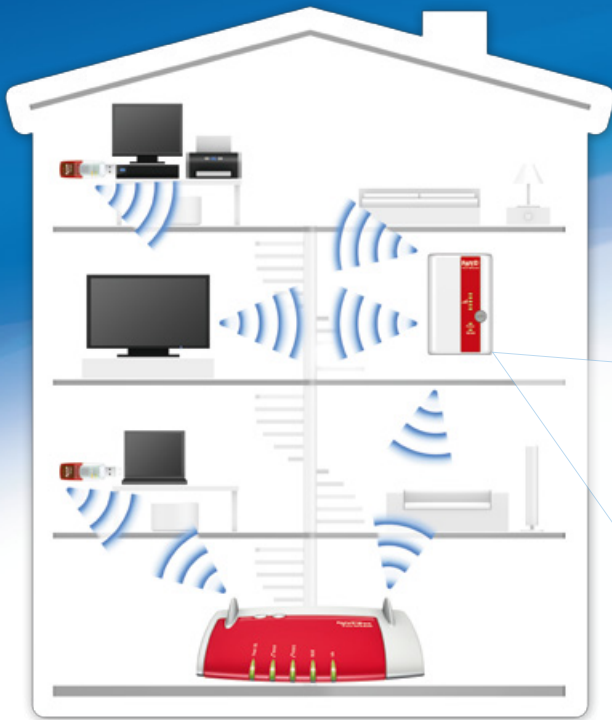

Its compact design means it can be plugged into practically any socket – no special equipment or cables are needed. The FRITZ!WLAN Repeater can be configured via WPS (Wi-Fi Protected Setup) with a simple click of the button or conveniently using a browser-based Wizard.

The especially compact FRITZ!WLAN Repeater 310 supports fast wireless connections of up to 300 Mbit/s in the 2.4 GHz band. Operating the FRITZ!WLAN Repeater 300E as a dual-band repeater allows wireless connections to be extended with the same speed in the 2.4-GHz band – or, alternatively, in the much less heavily used 5-GHz frequency band. A fast gigabit port even allows network devices like TVs, Blu-ray players or printers to be integrated into the home network. Alternatively, in LAN Bridge operating mode the FRITZ!WLAN Repeater 300E can be connected with a router using a network cable or powerline connection, so that even long distances can be bridged effortlessly.

FRITZ!WLAN Repeater 300E – a multiple award winner:

fritzbox.eu

Highlights at a Glance

- Increases the range of any wireless network quickly and easily
- Compatible with all common WLAN routers
- Wireless LAN with up to 300 Mbit/s for fast wireless connections
- Maximum WLAN security with WPA2
- Wi-Fi Protected Setup (WPS) – easy, safe wireless LAN configuration at the touch of a button
- Compact design for use at practically any socket
- Wizard for simple configuration
- Greater range for every wireless network

FRITZ!WLAN Repeater 300E – Extras

- Wireless LAN support for either 2.4 GHz or 5 GHz connections (dual-band)
- Devices connected to the gigabit LAN port (printers, players, etc.) receive wireless LAN functionality
- LAN Bridge: Connection to a router using a network cable or powerline connection